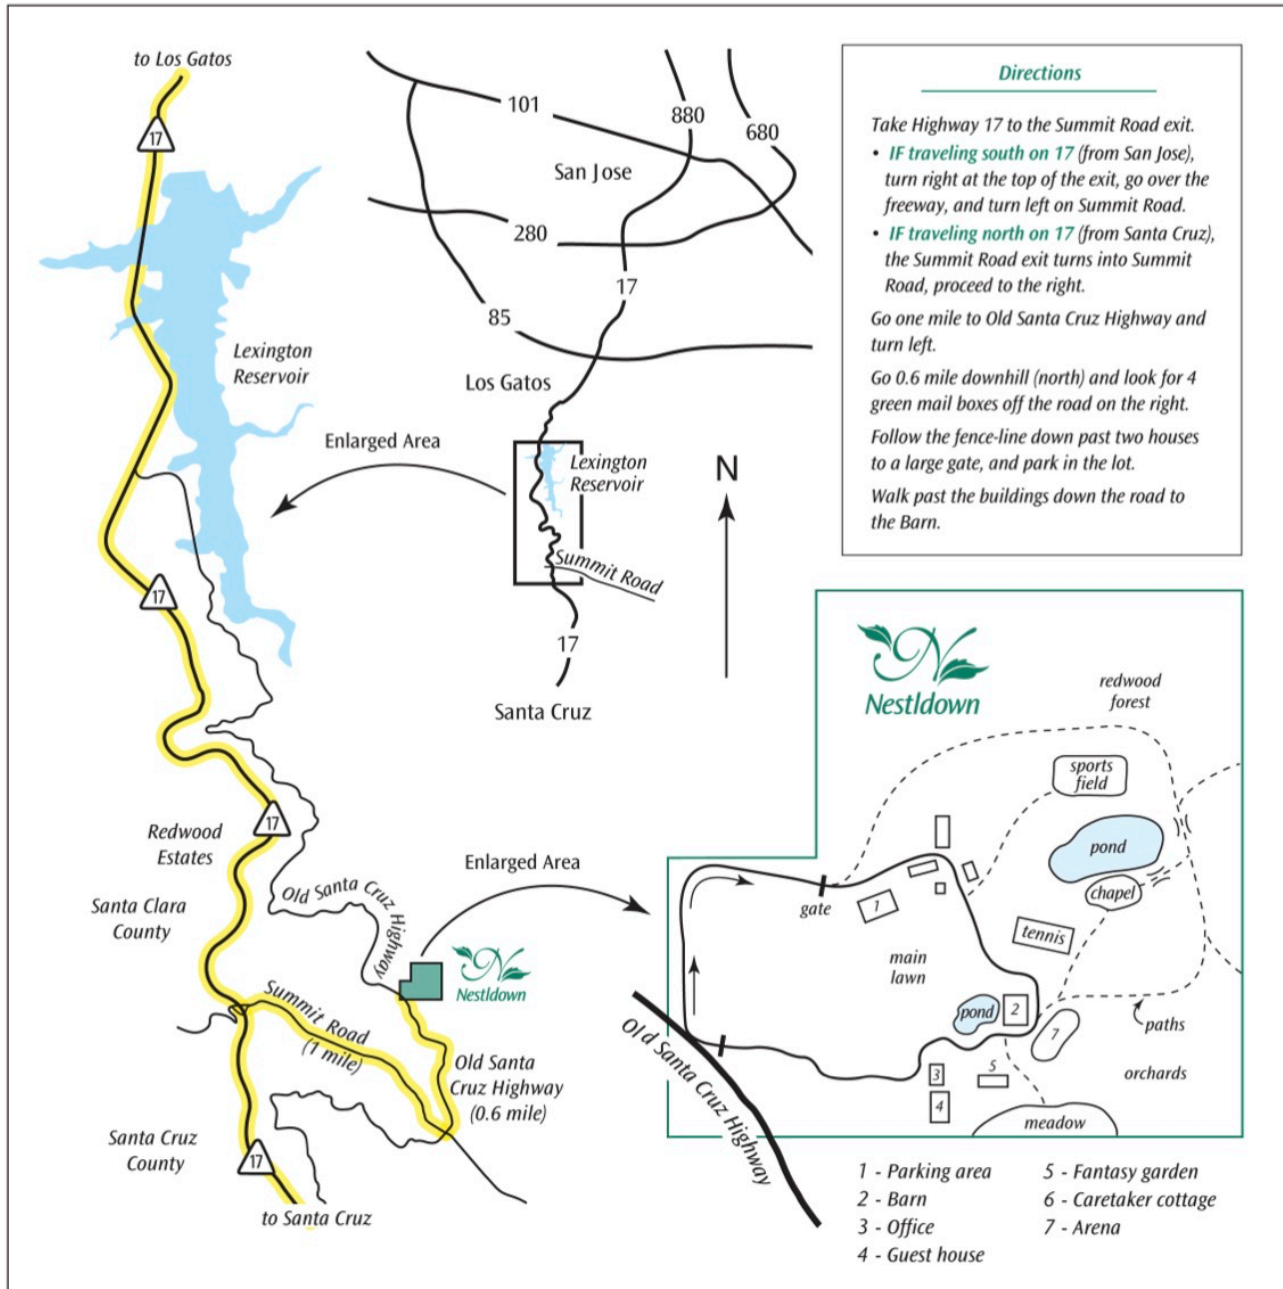

## Directions to Nestldown

22420 Old Santa Cruz Highway, Los Gatos, CA 95030

Please do not use navigation/mapping systems – they may be misleading and you may not arrive at the site in a timely manner!

Our neighbors have allowed us to host events on the weekend and it is incredibly important to us that we are respectful and courteous of their generosity. Your GPS may suggest you get off the highway at Bear Greek Road or Redwood Estates and use Madrone or Oneda. Out of respect for them, **do not do that**. Please plan on visiting us by getting off on Summit Road and following the directions to Old Santa Cruz Highway. Additionally, when leaving Nestldown, **only left turns onto Old Santa Cruz Highway** are allowed, to avoid taking the residential roads to the highway. We and they thank you in advance!